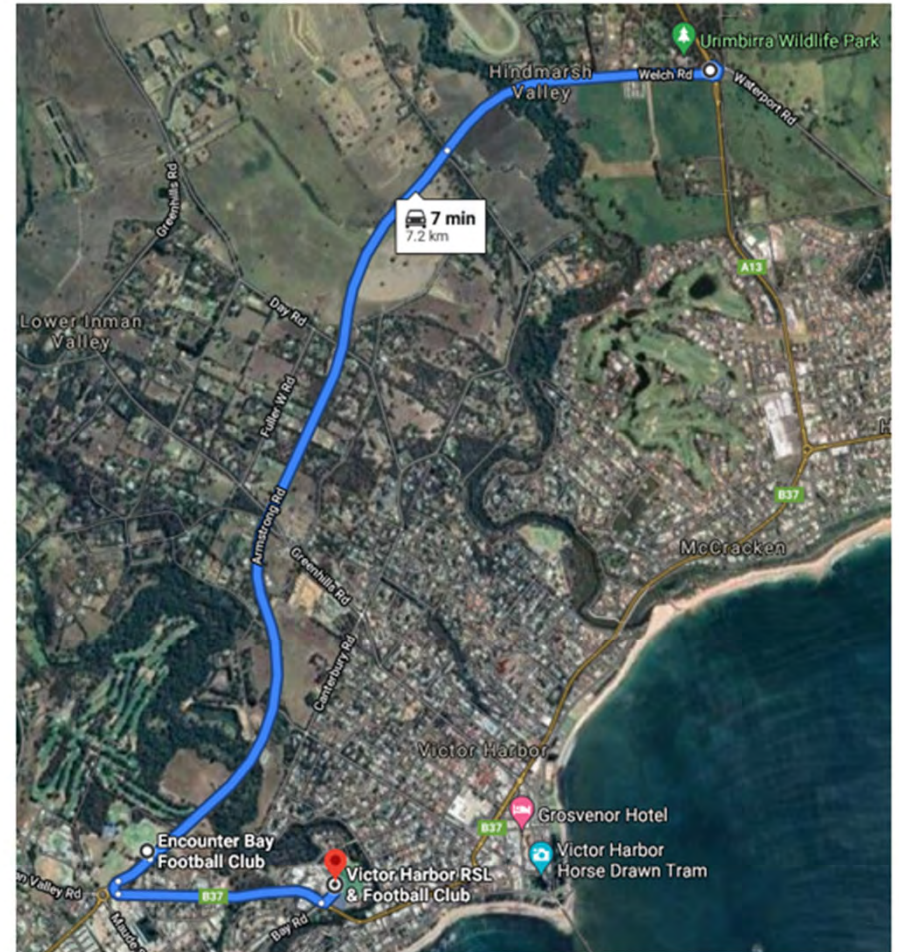

# DIRECTIONS

# CAR PARK ENTRY LOCATIONS

# SHUTTLE BUS ROUTE & STOPS

# SHUTTLE BUS SCHEDULE

<b>Pick-Up</b>	<b>Leaving Time</b>	<b>Drop-Off</b>
Encounter Centre	10:00am	Victor High School
Victor High School	10:25am	Encounter Centre
Encounter Centre	10:50am	Victor High School
Victor High School	11:15am	Encounter Centre
Encounter Centre	11:40am	Victor High School
Victor High School	12:05pm	Encounter Centre
Encounter Centre	12:30pm	Victor High School
Victor High School	12:55pm	Encounter Centre
Encounter Centre	1:20pm	Victor High School
Victor High School	1:45pm	Encounter Centre
Encounter Centre	2:10pm	Victor High School
Victor High School	2:35pm	Encounter Centre
Encounter Centre	3:00pm	Victor High School
Victor High School	3:25pm	Encounter Centre
Encounter Centre	3:50pm	Victor High School
Victor High School	4:15pm	Encounter Centre
Encounter Centre	4:40pm	Victor High School
Victor High School	5:00pm	Encounter Centre