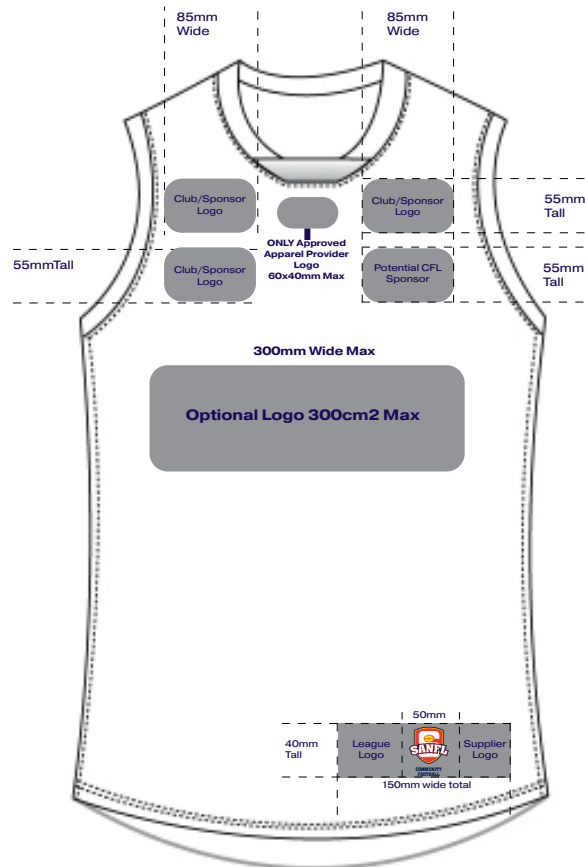

2026 COMMUNITY FOOTBALL

On Field Apparel Template

COMMUNITY FOOTBALL

FRONT

REAR

SHORTS - FRONT AND REAR

Playing socks must be sourced from an approved apparel supplier. An optional SANFL Community Football Logo can be placed on top on the leg of socks at dimensions of 40mm x 40mm.