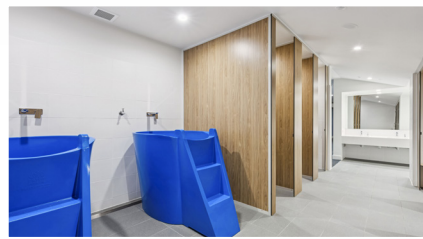

OVERVIEW

The South Adelaide Football Club completed construction of its new, purpose-built female changerooms, located beneath the iconic Jim Deane Grandstand in August 2025.

The project delivered an inclusive, welcoming and fit for purpose change space for all participants in their female football program and represents Stage 1 of the Noarlunga Oval Precinct Masterplan.

Aligned with the SANFL Infrastructure Plan and State League Venues Framework, the development of dedicated female changerooms, doctor, recovery and treatment areas and education rooms have delivered an appropriate level of amenity for the elite female football pathway in Southern Adelaide.

OUTCOMES

- Completed August 2025
- Demolition and construction works beneath the Jim Deane Grandstand were successfully completed, transforming underutilised space into a modern facility for female athletes
- The project delivered dedicated female changerooms, designed to meet AFL standards and tailored to the needs of elite and community-level players
- The new facility includes fully equipped medical and recovery areas, including ice baths, enhancing player wellbeing and injury management
- Private meeting rooms and locker spaces were incorporated to support team preparation, education sessions, and secure storage
- The changerooms are now fully separated from the men's facilities, ensuring privacy, equity, and a professional environment for female footballers
- The upgrade has significantly improved the club's capacity to host female competitions,